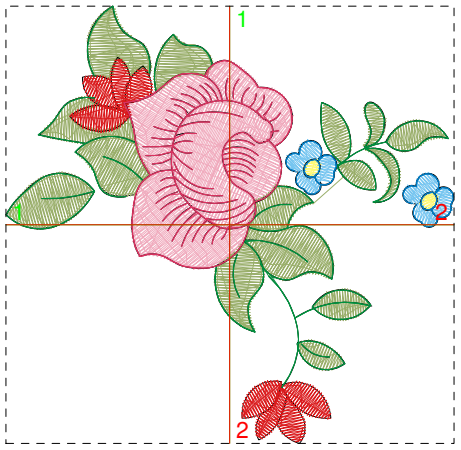

Production Worksheet

Wilcom EmbroideryStudio – Designing

Design: Design2

Colorway: Colorway 1

Stitches: 5034

Colors: 8

Height: 2.28 in

Width: 2.33 in

Zoom: 1:1

Machine format: Tajima
Color changes: 7
Stops: 8
Trims: 12
Area 5.32 in²
Thread chart: Wilcom

Stop Sequence:

| # | N# | St. | Code | Description | Brand |
|----|----|---|------|------------------|--------|
| 1. | 4 |  | 1323 | 10 Pink | Wilcom |
| 2. | 7 |  | 1474 | 32 Martian Green | Wilcom |
| 3. | 2 |  | 417 | 5 Red | Wilcom |
| 4. | 6 |  | 212 | 22 Ice Blue | Wilcom |
| 5. | 8 |  | 57 | 40 Light Yellow | Wilcom |
| 6. | 1 |  | 646 | 3 Green | Wilcom |
| 7. | 5 |  | 248 | 21 Sky Blue | Wilcom |
| 8. | 3 |  | 655 | 7 Magenta | Wilcom |

Color Film

Wilcom EmbroideryStudio – Designing

Design: Design2

Colorway: Colorway 1

Stitches: 5034
Colors: 8
Height: 2.28 in
Width: 2.33 in
Zoom: 0.80

#: 1
Color: Pink
Code: 10
Brand: Wilcom
Stitches: 1323
Thread used: 22.68ft

Area 5.32 in²
Thread chart: Wilcom

| Colorway | | | Colorway 1 |
|------------|-------|----------|-------------------------------|
| Background | | | |
| Stop | Color | Stitches | |
| 1 | 4 | 1323 | 10 Pink Wilcom |
| 2 | 7 | 1474 | 32 Martian Green Wilcom |
| 3 | 2 | 417 | 5 Red Wilcom |
| 4 | 6 | 212 | 22 Ice Blue Wilcom |
| 5 | 8 | 57 | 40 Light Yellow Wilcom |
| 6 | 1 | 646 | 3 Green Wilcom |
| 7 | 5 | 248 | 21 Sky Blue Wilcom |
| 8 | 3 | 655 | 7 Magenta Wilcom |