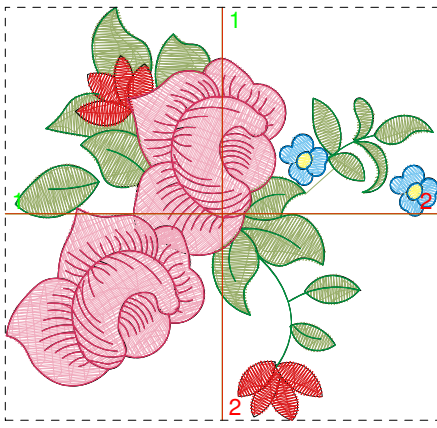

Production Worksheet

Wilcom EmbroideryStudio – Designing
Design: Design4
Colorway: Colorway 1

Stitches: 6524
Colors: 8
Height: 2.15 in
Width: 2.26 in
Zoom: 1:1

Machine format: Tajima
Color changes: 7
Stops: 8
Trims: 12
Area 4.85 in²
Thread chart: Wilcom

Color Film

Wilcom EmbroideryStudio – Designing

Design: Design4

Colorway: Colorway 1

Stitches: 6524
Colors: 8
Height: 2.15 in
Width: 2.26 in
Zoom: 0.83

#: 1
Color: Pink
Code: 10
Brand: Wilcom
Stitches: 2457
Thread used: 41.43ft

#: 8
Color: Magenta
Code: 7
Brand: Wilcom
Stitches: 1190
Thread used: 13.80ft

Production Summary

Wilcom EmbroideryStudio – Designing
 Design: Design4

Stitches: 6524
 Colors: 8
 Height: 2.15 in
 Width: 2.26 in

Machine format: Tajima
 Color changes: 7
 Stops: 8
 Trims: 12

Area: 4.85 in²
 Thread chart: Wilcom

Colorway			Colorway 1
Background			
Stop	Color	Stitches	
1	4	2457	10 Pink Wilcom
2	7	1364	32 Martian Green Wilcom
3	2	384	5 Red Wilcom
4	6	201	22 Ice Blue Wilcom
5	8	52	40 Light Yellow Wilcom
6	1	632	3 Green Wilcom
7	5	242	21 Sky Blue Wilcom
8	3	1190	7 Magenta Wilcom